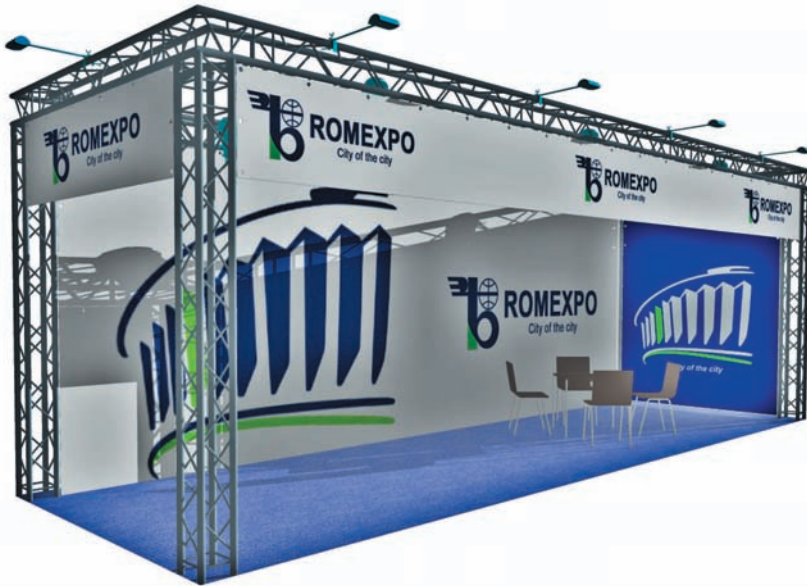

Cod: 03

Renting Stand ADVANTAGE

The equipment of this stand are the following:

- Building system: MSB modular structure
- Single use carpet
- Office with folding door
- Lighting system: reflectors
- Table with 4 chairs
- Clothes hanger, trash bin
- Graphics on the background banner
- Electrical connection 230V/3kW

*) personalized offer depending on area

Cod: 04