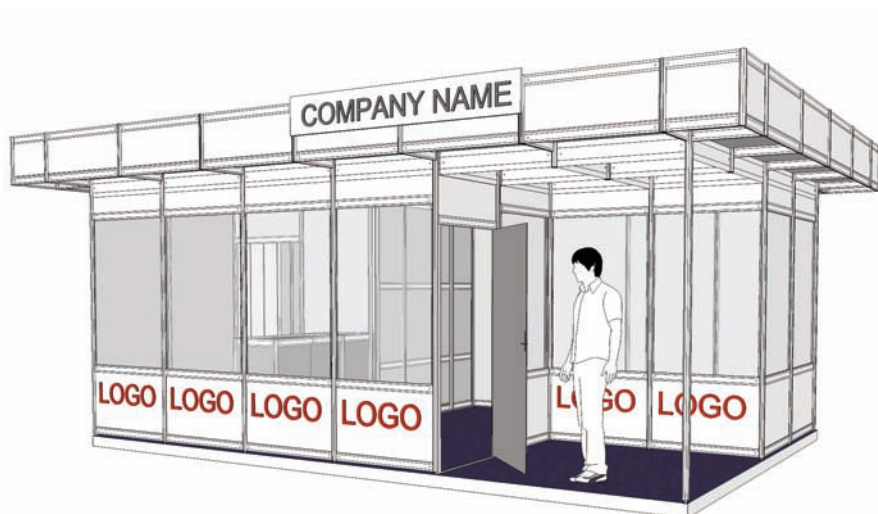

Renting Outdoor Customized Stand

The customized stand is built up based on a commonly agreed structure

The structures available:

- Modular structure
- Stage structure
- Ready built wooden lodge

*) personalized offer depending on area

Cod: 08