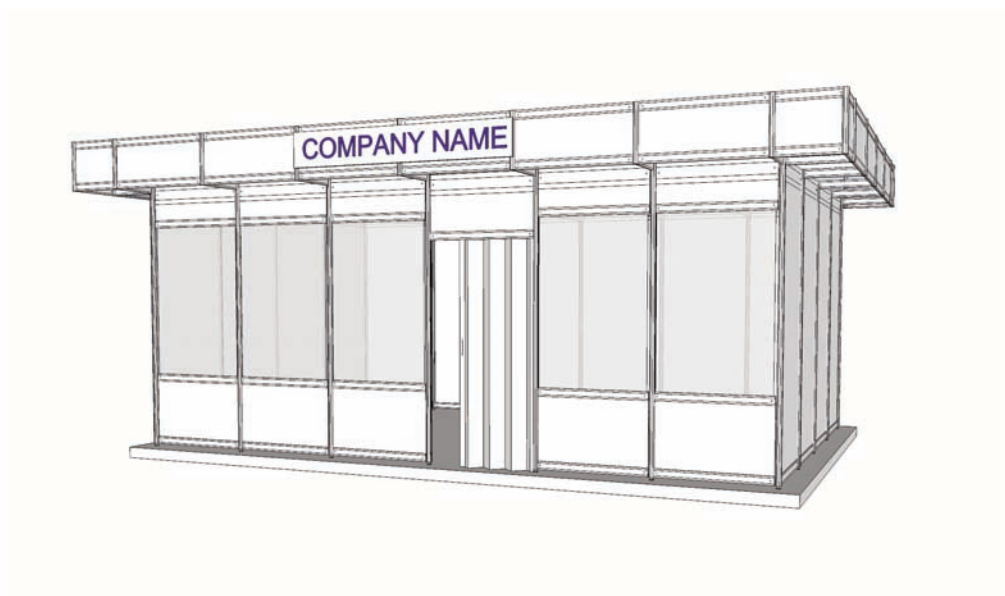

Cod: 01

Renting Indoor Standard Stand

- Walls on the outline (except the opened sides) from panels and modular structure (L panel = 1 m / H panel = 2,5 m / open H = 2,3 m)
- Carpet – one use only
- Fascia board with company name, on the open sides of the stand
- Electrical connection 230V/3kW.
- The stand also includes 1 sqm office (with 1 curtain, 1 panel, 1 clothes hanger).

Cod: 02

Renting Stand EXTRA

The equipment of this stand are the following:

- Walls on the outline (except the open sides) from panels and modular structure (L panou=1 m / H=3,5 m / H liber =2,3m)
- Single use carpet
- Office with folding door
- Table with 4 chairs
- Clothes hanger, trash bin
- Lighting system: spotlights
- Electrical connection 230V/3kW
- Full color print on adhesive paper

*) personalized offer depending on area

Cod: 05

Renting Stand PREMIUM

The equipment of this stand are the following

- Building system: white double chipboard melamine
- White chipboard floor
- Round table with 4 chairs
- Full color print on adhesive paper
- White leaflets display
- Clothes hanger, trash bin
- Ornamental plants
- Electrical connection 230V/3kW

*) personalized offer depending on area

Cod: 06

Renting Outdoor Standard Stand

- Walls on the outline, platform/stage, roof
- Carpet – one use only
- Fascia board with company name, on the main side of the booth
- Power panel 230V/3kW
- 1 table, 3 chairs, 1 garbage bin, 1 spotlights/4sqm, 1 plug
- The stand also includes 1 sqm office (with 1 curtain, 1 pannel, 1 clothes hanger)