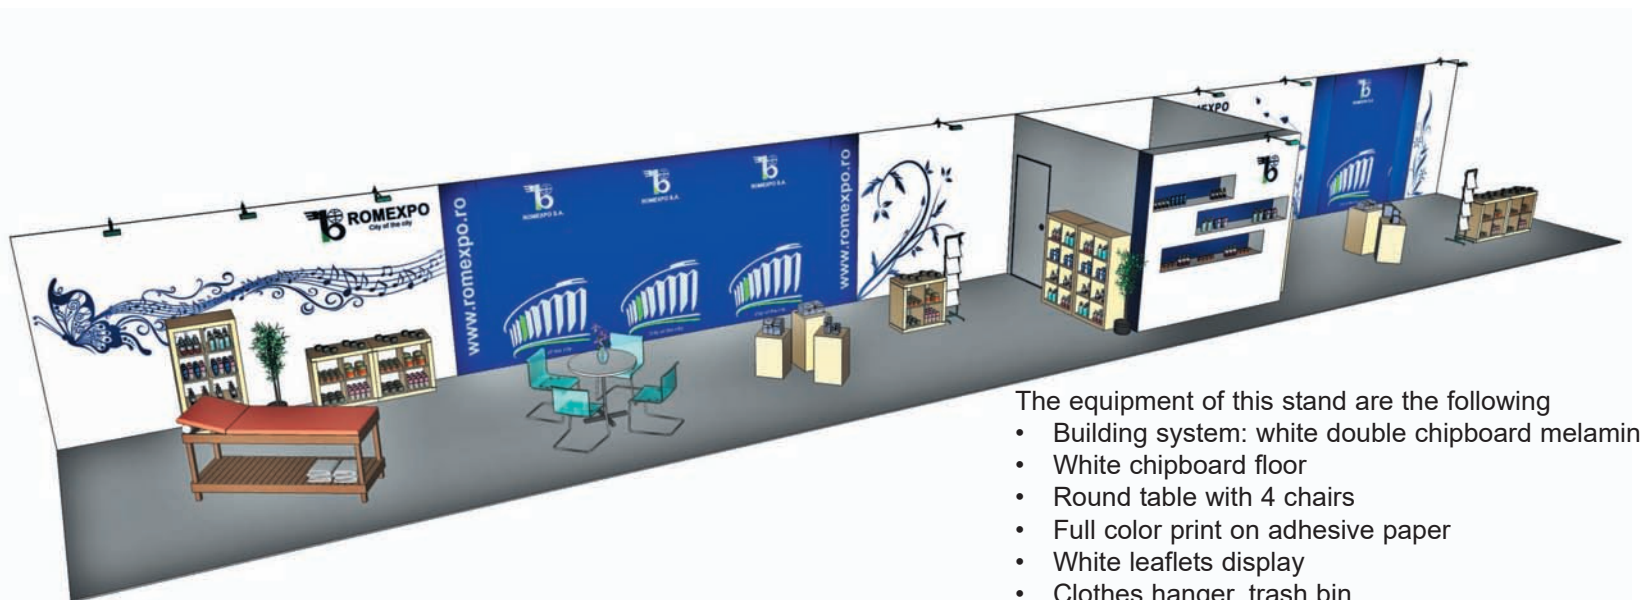

Cod: 01

Renting Indoor Standard Stand

- Walls on the outline (except the opened sides) from panels and modular structure (L panel = 1 m / H panel = 2,5 m / open H = 2,3 m)
- Carpet – one use only
- Fascia board with company name, on the open sides of the stand
- Electrical connection 230V/3kW.
- The stand also includes 1 sqm office (with 1 curtain, 1 panel, 1 clothes hanger).

*) personalized offer depending on area

Cod: 05

Renting Stand PREMIUM

The equipment of this stand are the following

- Building system: white double chipboard melamine
- White chipboard floor
- Round table with 4 chairs
- Full color print on adhesive paper
- White leaflets display
- Clothes hanger, trash bin
- Ornamental plants
- Electrical connection 230V/3kW

*) personalized offer depending on area

Cod: 06

Renting Outdoor Standard Stand

- Walls on the outline, platform/stage, roof
- Carpet – one use only
- Fascia board with company name, on the main side of the booth
- Power panel 230V/3kW
- 1 table, 3 chairs, 1 garbage bin, 1 spotlights/4sqm, 1 plug
- The stand also includes 1 sqm office (with 1 curtain, 1 pannel, 1 clothes hanger)

Please check if you need the 1sqm office in the standard stand

Fascia board – company name (L 200 cm / H 30 cm)
 Fascia board (each one for every free side of the stand) will be produced with standard letters, blue colour (or another color). Please write the text for fascia board*):