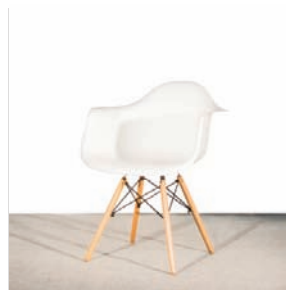

Rio CN Maxi chair EUR 14.00
Code 025.010.040.032

Eames chair-white EUR 21.00
Code 025.010.040.150
(61 x 62 x 77.5 cm)

Miami ABS bar stool-white EUR 15.00
Code 025.010.040.160
(47 x 40 x 60-80 cm)

Vida ABS bar stool-white EUR 15.00
Code: 025.010.040.170
(38 x 36 x 66-87 cm)